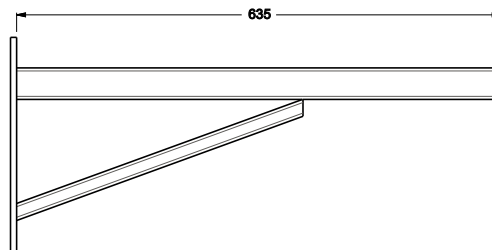

Model:CB2750 Loading:160kg

Model:CB2600 Loading:160kg