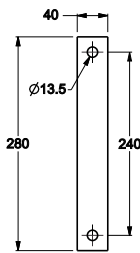

Cantilever Brackets

- ★ Available in 4 models: 350, 450, 600 & 750
- ★ Hot dip galvanized for corrosion protection
- ★ Designed to suit RMUNI Super Mounts
- ★ Sold as a pair with fixing kit containing:
 - ★ 4 Rubber Mounts
 - ★ 4 Wall Plugs
 - ★ 4 Coach Screws
 - ★ 4 Washers
 - ★ 4 Sleeve Anchors

Model:CB2350 Loading:160kg

Model:CB2750 Loading:160kg

Model:CB2450 Loading:160kg

Model:CB2600 Loading:160kg