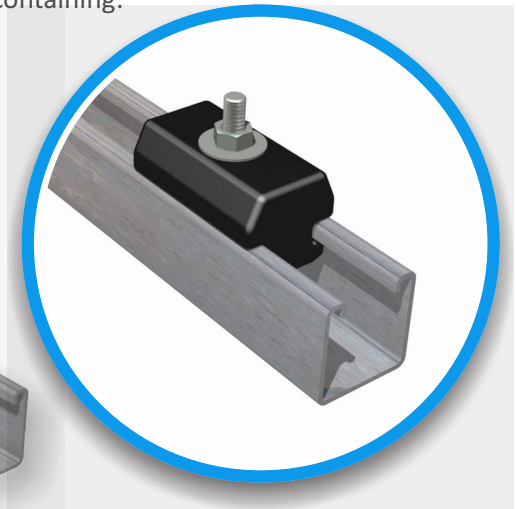

Cantilever Brackets

- ★ Available in 4 models: 350, 450, 600 & 750
- ★ Hot dip galvanized for corrosion protection
- ★ Designed to suit RMUNI Super Mounts
- ★ Sold as a pair with fixing kit containing:
 - ★ 4 Rubber Mounts
 - ★ 4 Wall Plugs
 - ★ 4 Coach Screws
 - ★ 4 Washers
 - ★ 4 Sleeve Anchors

Model:CB2350 Loading:160kg

Model:CB2750 Loading:160kg

Model:CB2450 Loading:160kg

Model:CB2600 Loading:160kg