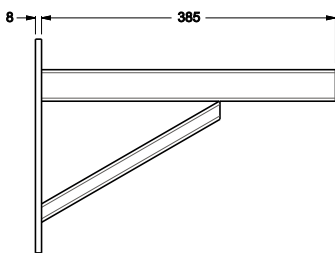

Cantilever Brackets

- ★ Available in 4 models: 350, 450, 600 & 750
- ★ Hot dip galvanized for corrosion protection
- ★ Designed to suit RMUNI Super Mounts
- ★ Sold as a pair with fixing kit containing:
 - ★ 4 Rubber Mounts
 - ★ 4 Wall Plugs
 - ★ 4 Coach Screws
 - ★ 4 Washers
 - ★ 4 Sleeve Anchors

Model:CB2350 Loading:160kg

Model:CB2750 Loading:160kg

Model:CB2450 Loading:160kg

Model:CB2600 Loading:160kg