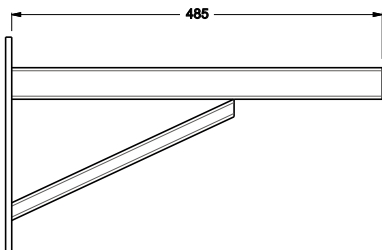

Cantilever Brackets

- ★ Available in 4 models: 350, 450, 600 & 750
- ★ Hot dip galvanized for corrosion protection
- ★ Designed to suit RMUNI Super Mounts
- ★ Sold as a pair with fixing kit containing:
 - ★ 4 Rubber Mounts
 - ★ 4 Wall Plugs
 - ★ 4 Coach Screws
 - ★ 4 Washers
 - ★ 4 Sleeve Anchors

Model:CB2350 Loading:160kg

Model:CB2750 Loading:160kg

Model:CB2450 Loading:160kg

Model:CB2600 Loading:160kg