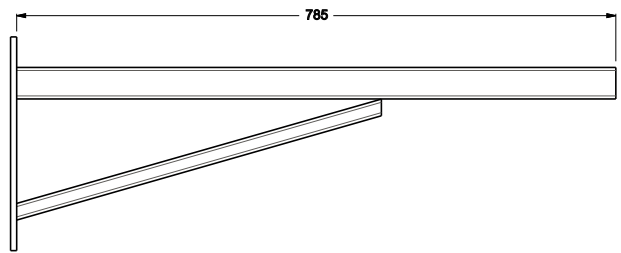

Cantilever Brackets

- ★ Available in 4 models: 350, 450, 600 & 750
- ★ Hot dip galvanized for corrosion protection
- ★ Designed to suit RMUNI Super Mounts
- ★ Sold as a pair with fixing kit containing:
 - ★ 4 Rubber Mounts
 - ★ 4 Wall Plugs
 - ★ 4 Coach Screws
 - ★ 4 Washers
 - ★ 4 Sleeve Anchors

Model:CB2350 Loading:160kg

Model:CB2750 Loading:160kg

Model:CB2450 Loading:160kg

Model:CB2600 Loading:160kg